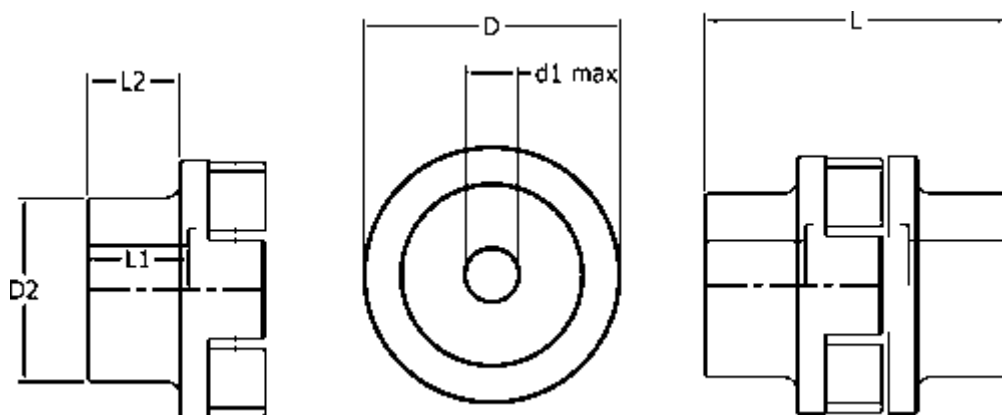

Data Sheet

Article number: 3302400210

Description: Tschan Hub LST S400 part 210
Maks. boring 160 mm

Measures

D	= 400
d1 max	= 160
D2	= 225
L	= 440
L1	= 183.5
L2	= 157